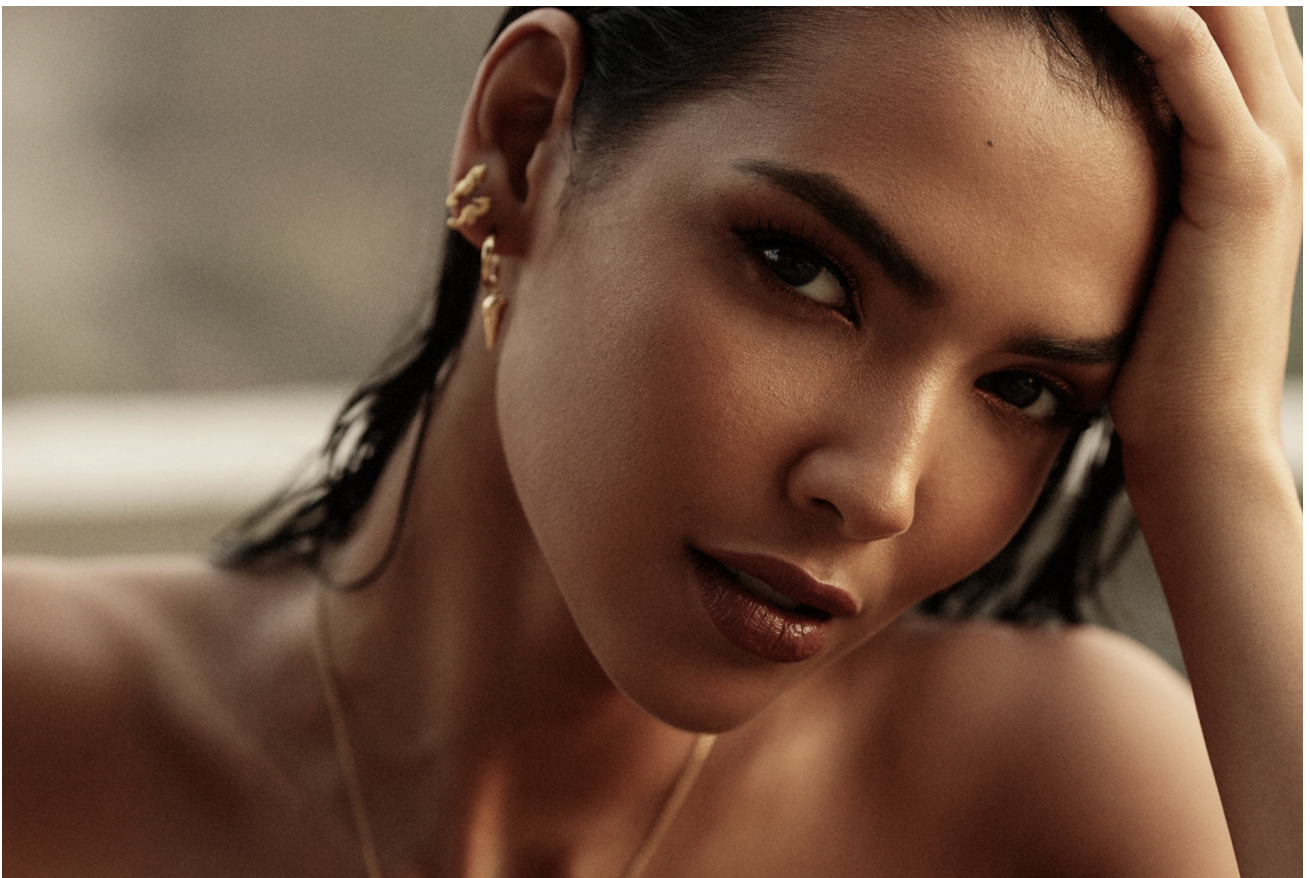

MGM
MODELS

MGM
MODELS

LISA MENDES

height 5'11" · bust 34" · cup C · waist 24.5" · hips 36" · dress 36 EU/6 US/8 UK
shoes size 40.5 EU/9.5 US/7 UK · hair black · eyes brown

LISA MENDES

height 5'11" · bust 34" · cup C · waist 24.5" · hips 36" · dress 36 EU/6 US/8 UK
shoes size 40.5 EU/9.5 US/7 UK · hair black · eyes brown